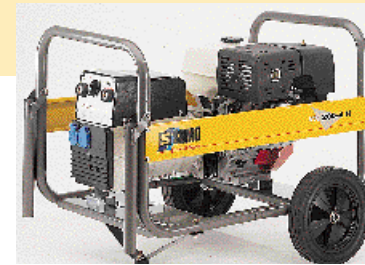

Welding Generators

From KVA 1.7 kw to 10 kw

SDMO Welding Series

Other Models
VX 180/4V, VX 200/4HE, VX 200/4V, VX 240/9Silent

VX 170/4 V
Maximum (60%) : 125A
Continuous (35%) : 160A
Engine: Vanguard OHV - 185432
Rods 0 max. : 3.2mm

VX 180/4 DE
Continuous (35%) : 180A
Engine: diesel Yanmar - L 100
Rods 0 max.: 4mm
Auxiliary Supply: 3.6 KW - 230V

VX 200/4 H
Continuous (35%) : 200A
Engine: Honda OHV - GX 390
Rods 0 max.: 5mm
Auxiliary Supply: 3.6 KW - 230V

SDMO

Specifications

TYPE	ENGINE			AUX. SUPPLY		DUTY CYCLE		RANGE		RODS			LWA	OPTIONS				Dimensions cm	Weight kg	
	Brand	Duration	Tank L	KW 220V cosφ1	KVA 380V	60% maximum	35% continuous	Amp. mini maxi	Voltage ~ =	∅ mini maxi mm	Rutile	All types		Striking Volts	Hand Cart	Panel A	Remote Control			AMF
VX 170/4V	Vanguard - 185432	4	7,9	3.6	x	125A	160A	30-160	● x	1.6-3.2	● x	55V	98	○	○	x	○	72x56x53	73.6	
VX 180/4V (A)	Vanguard 185432	4	7,9	3.6	x	145A	180A	30-180	x ●	1.6-4	● ●	85V	98	○	○	x	○	87x56x56	82	
Diesel	VX 180/4DE	Yanmar - L 100	10	13	3.6	x	145A	180A	30-180	x ●	1.6-4	● ●	85V	105	○	○	x	○	87x56x56	94.6
	VX 200/4V (A)	Vanguard - 245432	3	7,9	3.6	x	170A	200A	30-200	x ●	1.6-4	● ●	85V	99	○	○	x	○	87x56x56	88.2
	VX 200/4H	Honda - GX 390	2,5	6,5	3.6	x	170A	200A	30-200	x ●	1.6-5	● ●	85V	99	○	○	x	○	87x56x56	91
	VX 200/4HE	Honda - GX 390	2,5	6,5	3.6	x	170A	200A	30-200	x ●	1.6-5	● ●	85V	99	○	○	x	○	87x56x56	92
VR 240/9 Silent	HATZ 1 D81Z	7,5	24	3.6	10.0	200A	240A	30-240	x ●	1.6-5	● ●	70V	98	(1)	x	○	○	135x70x86	349	

Small Portable Water Pumps

Kosika

Water Pumps

All water pumps feature
electric starts

Model	Suction x delivery dia. in.	Total head in.	Max Delivery Vol. 1/min.	Suction head m.	Engine			Weight kg.	Dimensions (LxWxH) mm
					Model (ROBIN)	Fuel tank cap.	Fuel		
MR101	1x1	35	120	8.5	EC02EHR	0.6	auto gas:	6	260x240x290
MR015	1.5x1.5	46	200	8	EC04EHR	1.1	eng. oil=25:1	9	350x280x350
MR020	2x2	32	520	8	EY15D	2.8	Auto gas	23	475x315x400
MR030	3x3	32	1000	8	EY20D	3.8	Auto gas	27.5	520x370x420